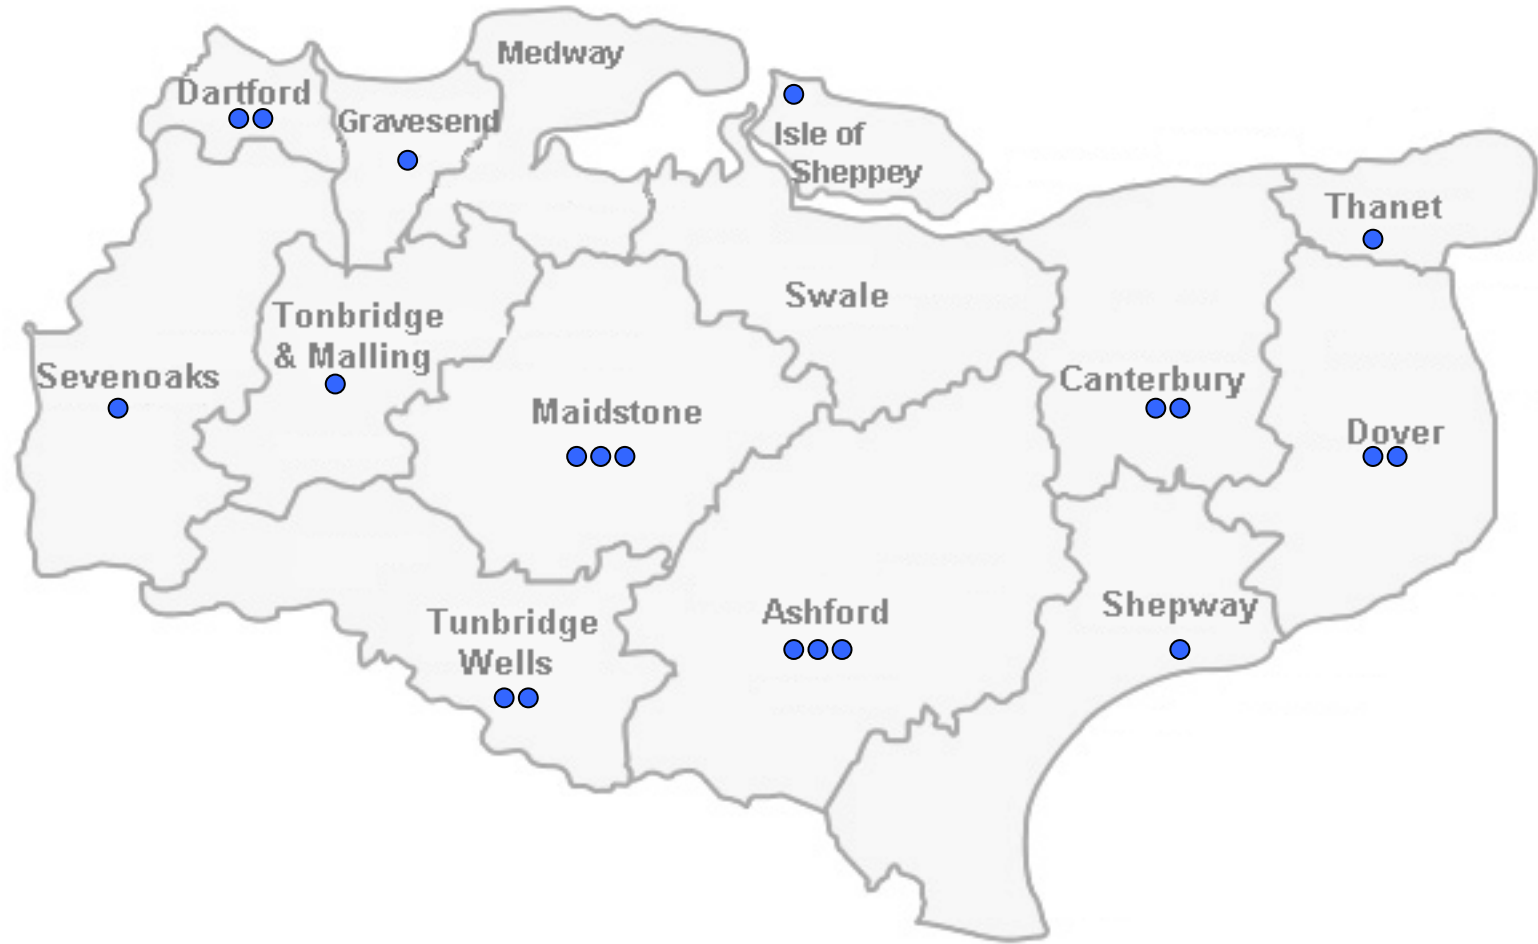

Existing Changing Places in Kent – February 2012

Key:

- Existing Changing Place facilities
- Changing Place in a Gateway
- Equipment Provided in each Changing Place

This document will be updated when other changing places are available in new locations. Updated versions can be found on the Good Day programme Website:
www.kent.gov.uk/adult_social_services/your_social_services/services_and_support/learning_disability/good_day_programme.aspx

- Height adjustable Changing Bench
- Tracking/Mobile Hoist system
- Toilet with space for 2 carers

Existing Facilities – Including Gateways

- Ashford - ● Gateway Plus, Church Road, Ashford, TN23 1AS
 - Ashford – The Stour Centre, Station Approach, TN23 1ET
 - Ashford - ● Gateway, 2 Manor Row, Tenterden, TN30 6HP
 - Canterbury – Swalecliffe Day Opportunities Service, Longfield Close, CT5 2SP
 - Canterbury – Northgate Community Centre, Military Rd, CT1 1YX
 - Dartford – Bluewater Shopping Centre, Bluewater, Greenhithe, DA9 9ST.
 - Dartford – The Bridge, Learning & Community Campus, Birdwood Av, Marsh St, DA1 5GB
 - Dover – Deal Library, Broad Street, CT14 6ER.
 - Dover- ● Gateway, 71 Castle Street, CT16 1PD
 - Gravesend – ● Gravesham Gateway, 132 Windmill Street, DA12 1AU
 - Maidstone – YMCA Leisure Centre, Melrose Close, Cripple Street, ME15 6BD
 - Maidstone – Trinity Foyer 20 Church Street, ME14 1LY
 - Maidstone - ● Gateway, King Street, ME15 6JQ
 - Sevenoaks - Leisure Centre, Stangrove Park, Edenbridge TN8 5LU
 - Sheppey – ● Sheerness Gateway, 38-42 High Street, Sheerness, ME12 INL
 - Shepway – The Bridge Centre, Whitegates Close, Hythe CT21 6BD
 - Thanet - ● Gateway Plus, Cecil Street, Margate, CT9 1RE
 - Tonbridge - ● Castle Gateway, Castle Street, TN9 1BG
 - Tunbridge Wells - ● Gateway, 8 Grosvenor Road, Tunbridge Wells, TN1 2AB
 - Tunbridge Wells – The Pagoda Centre, St Johns Road, TN4 9TX
- * **Please note:** Call to check availability on: [01892 542 209](tel:01892542209)